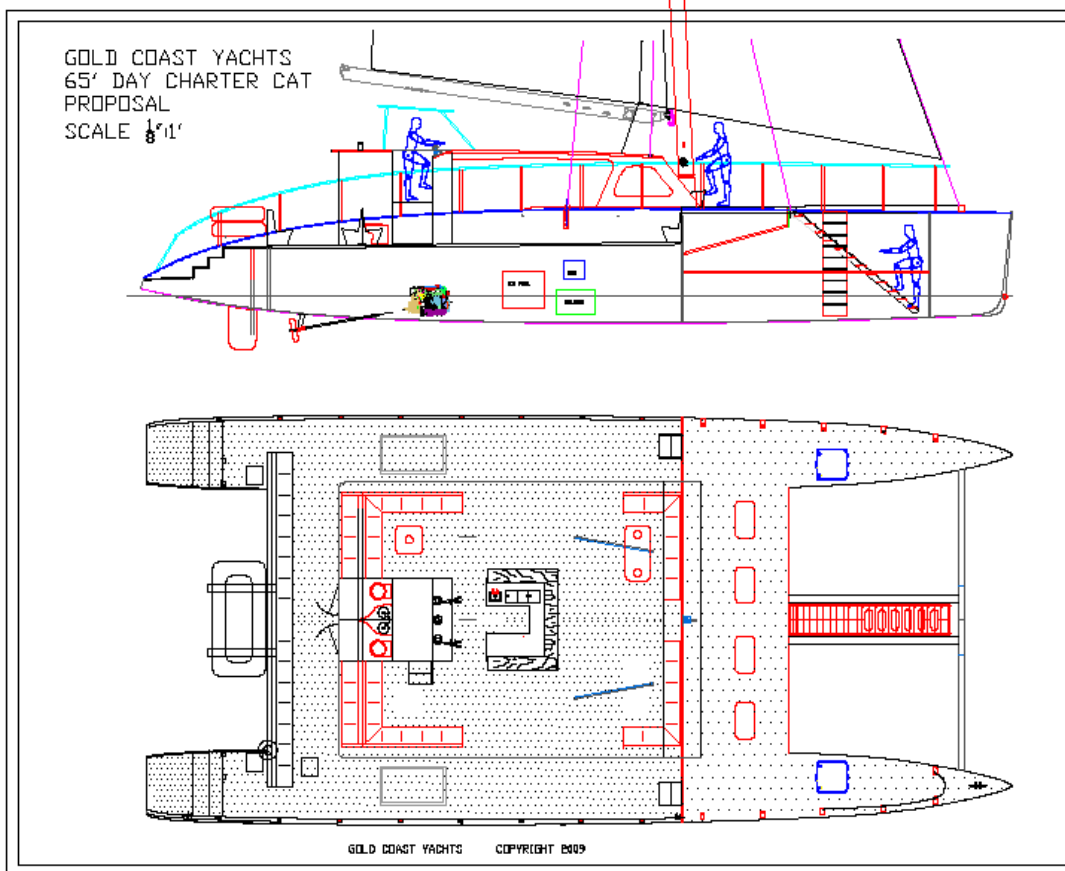

## GOLD COAST 64 MODIFIED DAY SAIL CATAMARAN CONCEPTUAL DESIGN

### SPECIFICATIONS

LOA	64'+
BOA	29' 6"
Draft	3'
Light Displacement	32,000 lbs
Heavy Displacement	44,000 lbs+
Passengers	100
Engines	2 x 75 Sail Drive
Fuel Capacity	2 x 55 gal
Cruise Speed	9 knots
Full Speed	11 knots

### SCALE DRAWING BELOW.

GOLD COAST YACHTS  
65' DAY CHARTER CAT  
PROPOSAL  
SCALE 1/8":1'