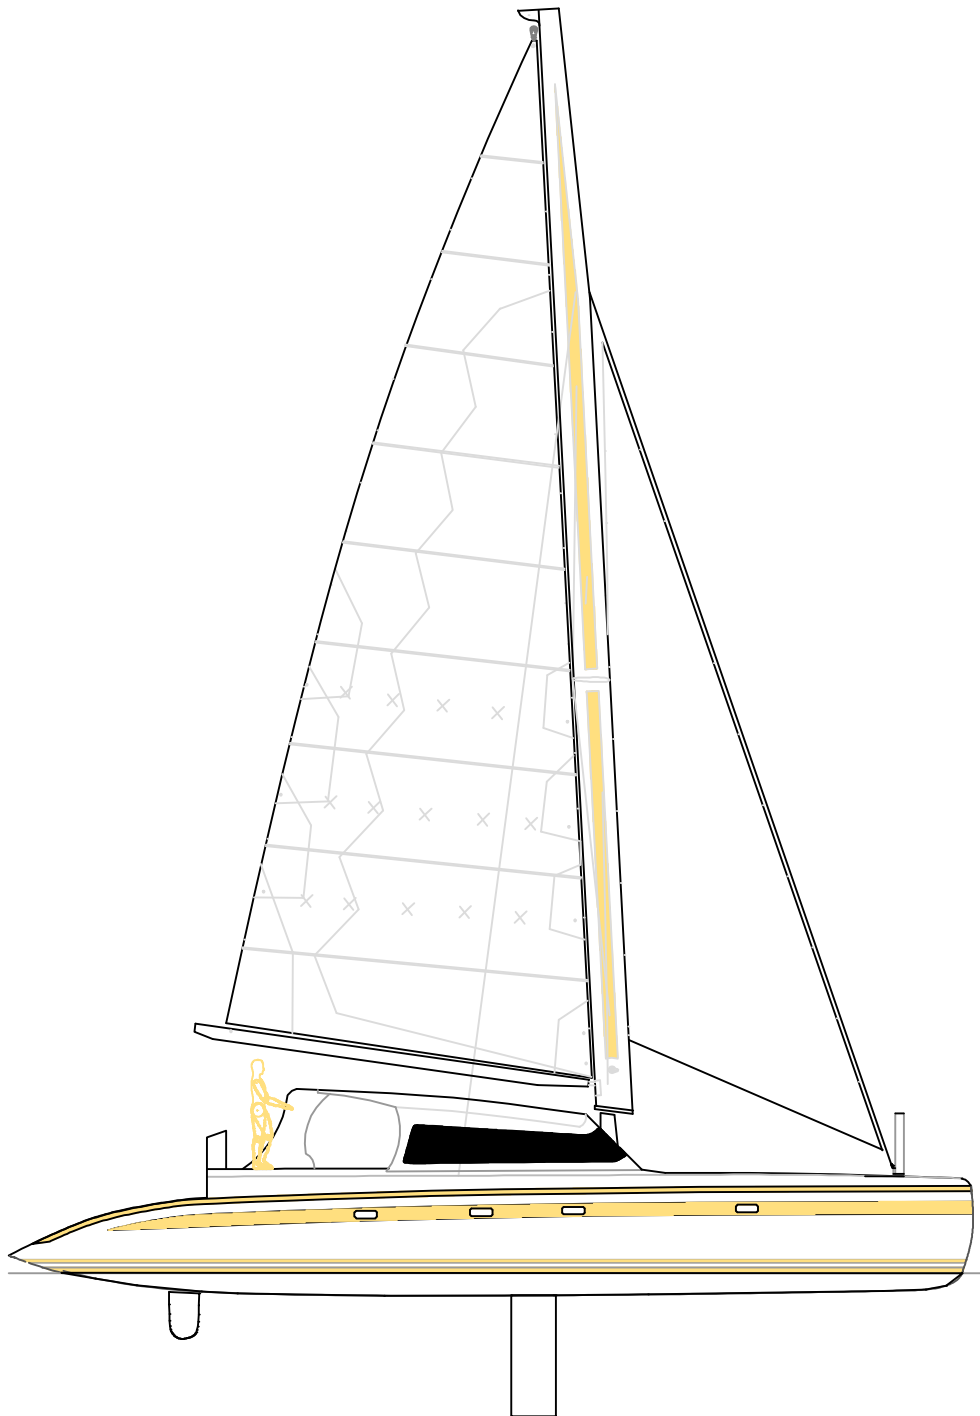

**WILD HEART**  
(Was originally *Chamonix*)

**GOLD COAST 53  
DAY SAIL CATAMARAN**

**MORE PICTURES AND DRAWINGS BELOW.**

# GOLD COAST YACHTS®

ST CROIX, U.S. VIRGIN ISLANDS

Scale: 1/8"=1'

GC53  
GOLD COAST YACHTS

Scale: 3/32"=1'

GC53  
GOLD COAST YACHTS