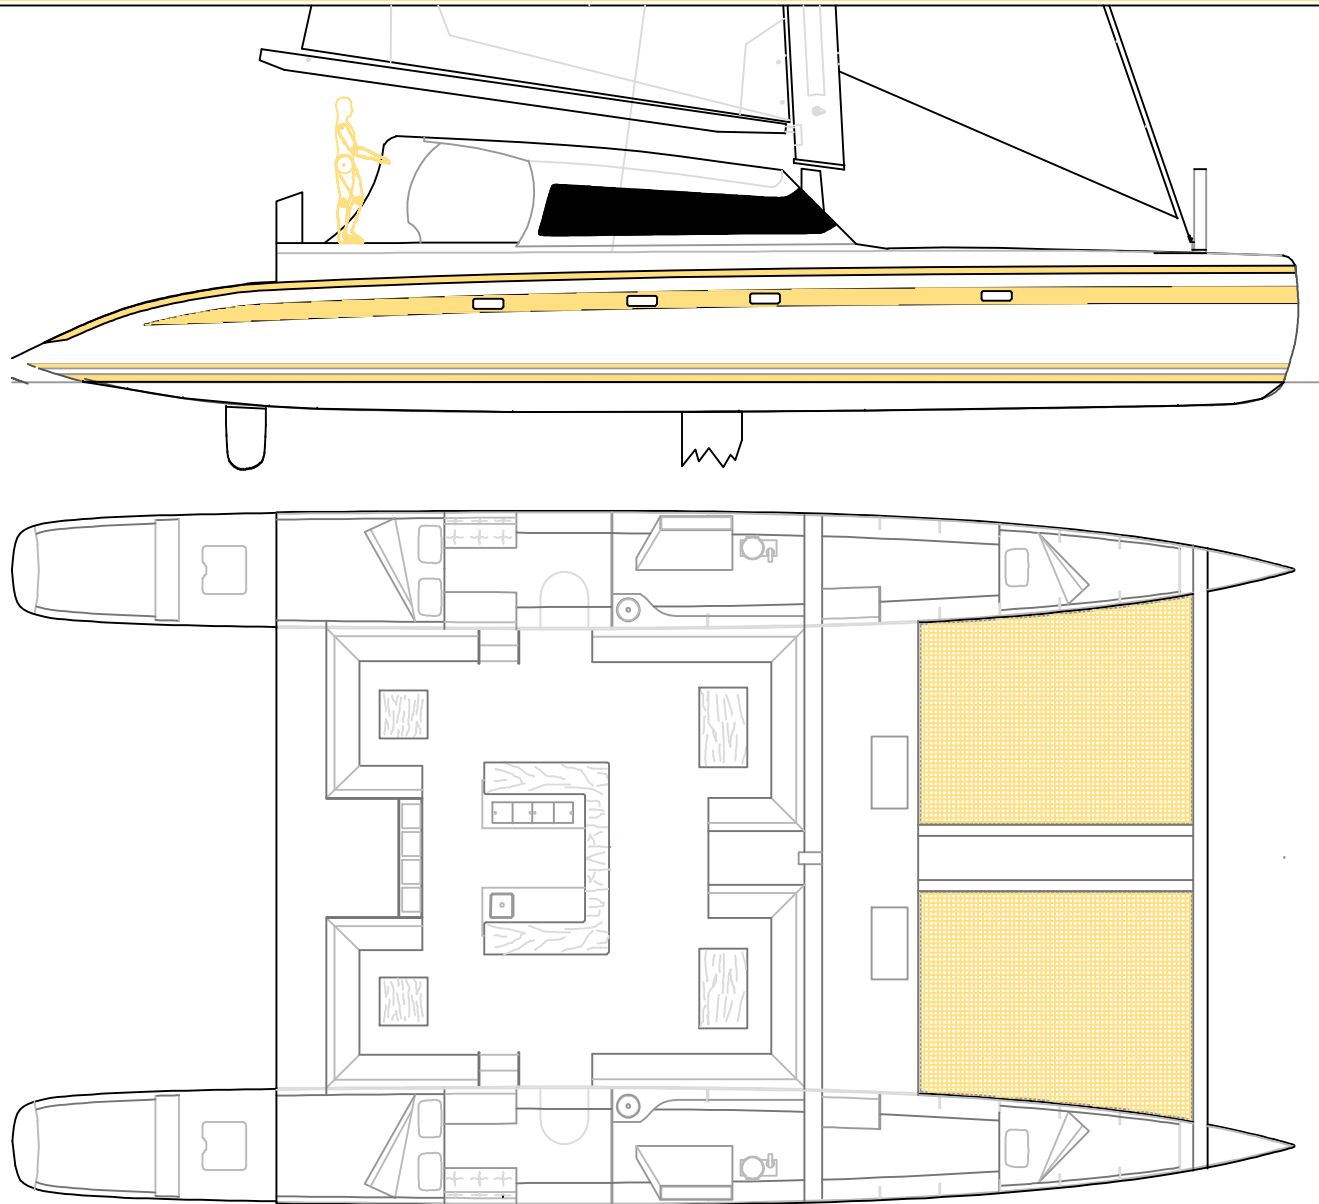

**WILD HEART**  
(Was originally *Chamonix*)

**GOLD COAST 53  
DAY SAIL CATAMARAN**

**MORE PICTURES AND DRAWINGS BELOW.**

# GOLD COAST YACHTS®

ST CROIX, U.S. VIRGIN ISLANDS

Scale: 1/8"=1'

GC53  
GOLD COAST YACHTS

Scale: 3/32"=1'

GC53  
GOLD COAST YACHTS