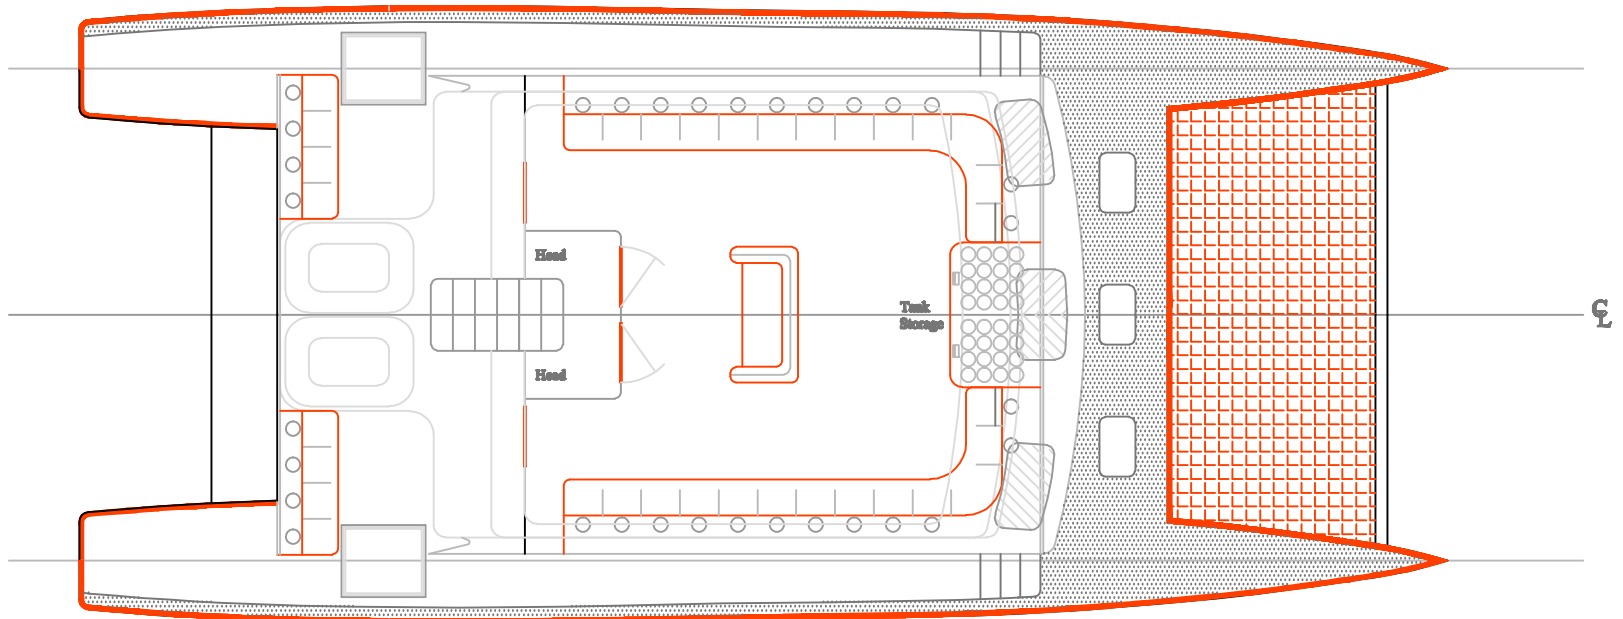

Scale: 1/8"=1'

Date: 3/27/2009

Dwg For:

Dwg by: MH

Suncat 57 DB  
GOLD COAST YACHTS

Scale: 1/8"=1'

Date: 2/9/2009

Dwg For:

Dwg by: MH

Suncat 57 DB Profile  
GOLD COAST YACHTS