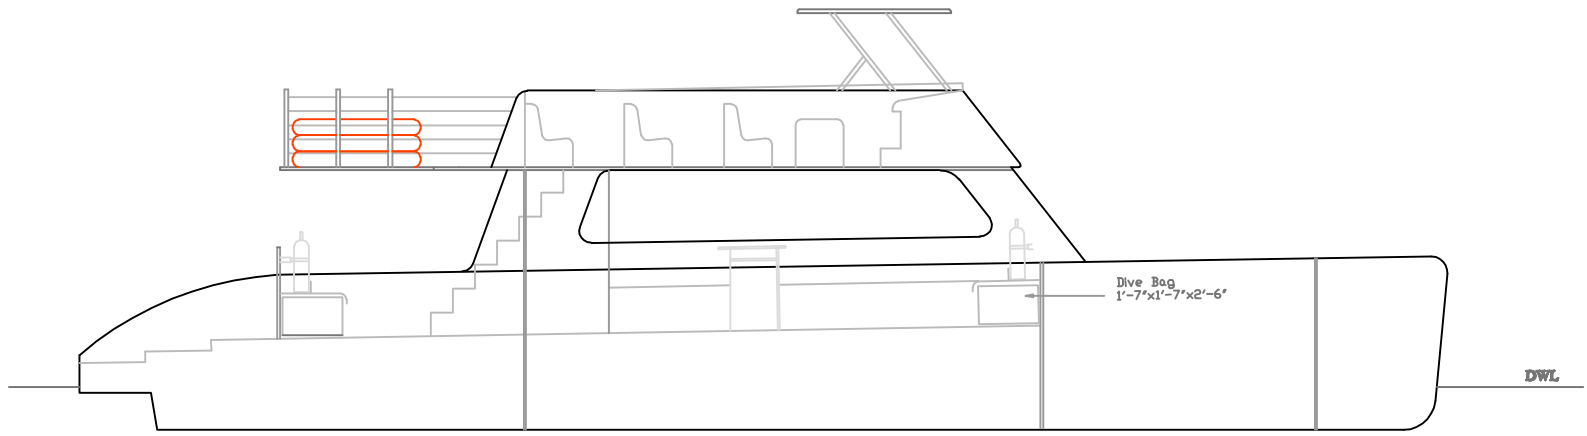

Scale: 1/8"=1'

Date: 3/27/2009

Dwg For:

Dwg by: MH

Suncat 57 DB  
GOLD COAST YACHTS

Scale: 1/8"=1'

Date: 2/9/2009

Dwg For:

Dwg by: MH

Suncat 57 DB Profile  
GOLD COAST YACHTS