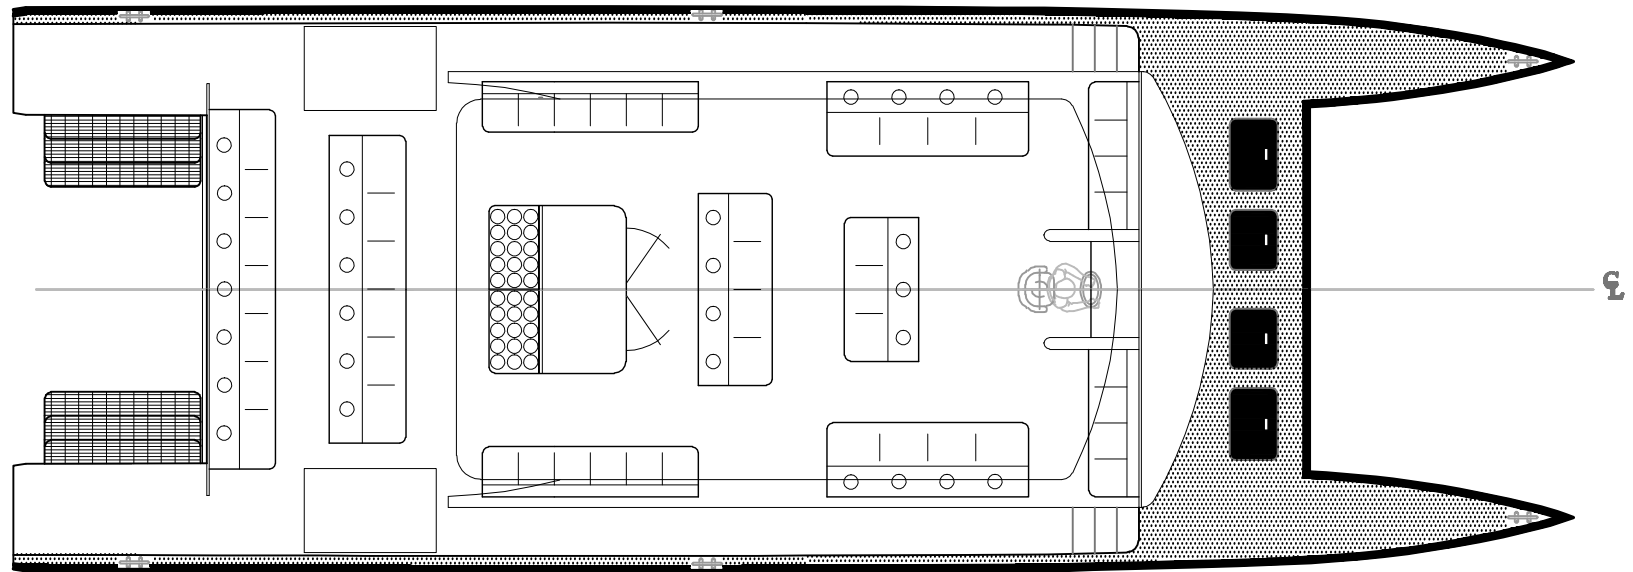

SUNCAT 65 DIVE BOAT CONCEPTUAL DESIGN

SPECIFICATIONS

Length	65'
Beam	23' 6"
Displacement	30,000 lbs +
Passengers	49
Propulsion	Inboards
Cruise Speed	22 knots
Full Speed	30 knots

SCALE DRAWINGS BELOW.

Scale: 1/8"=1'

Date: 6/16/2009

Dwg by: MH

Suncat 65DB Profile
GOLD COAST YACHTS

Scale: 1/8"=1'

Date: 6/16/2009

Dwg by: MH

Suncat 65DB
GOLD COAST YACHTS