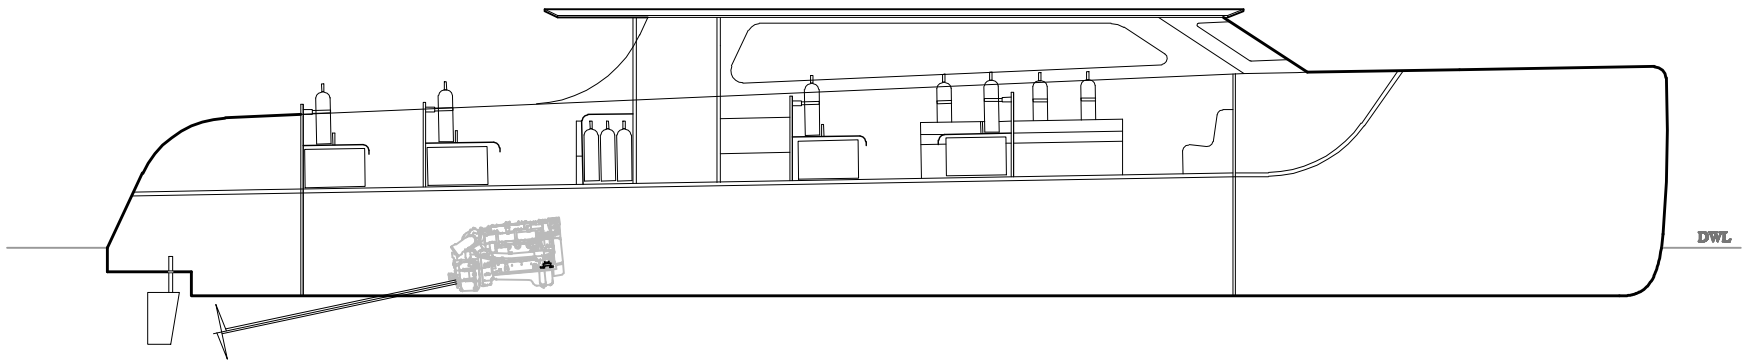

SUNCAT 65 DIVE BOAT CONCEPTUAL DESIGN

SPECIFICATIONS

Length	65'
Beam	23' 6"
Displacement	30,000 lbs +
Passengers	49
Propulsion	Inboards
Cruise Speed	22 knots
Full Speed	30 knots

SCALE DRAWINGS BELOW.

Scale: 1/8"=1'

Date: 6/16/2009

Dwg by: MH

Suncat 65DB Profile
GOLD COAST YACHTS

Scale: 1/8"=1'

Date: 6/16/2009

Dwg by: MH

Suncat 65DB
GOLD COAST YACHTS