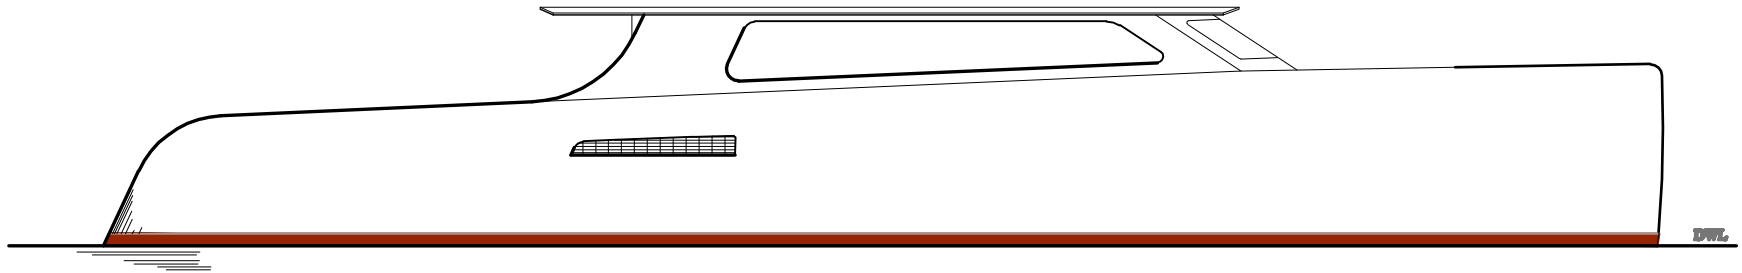

SUNCAT 65 DIVE BOAT CONCEPTUAL DESIGN

SPECIFICATIONS

Length	65'
Beam	23' 6"
Displacement	30,000 lbs +
Passengers	49
Propulsion	Inboards
Cruise Speed	22 knots
Full Speed	30 knots

SCALE DRAWINGS BELOW.

Scale: 1/8"=1'

Date: 6/16/2009

Dwg by: MH

Suncat 65DB Profile
GOLD COAST YACHTS

Scale: 1/8"=1'

Date: 6/16/2009

Dwg by: MH

Suncat 65DB
GOLD COAST YACHTS