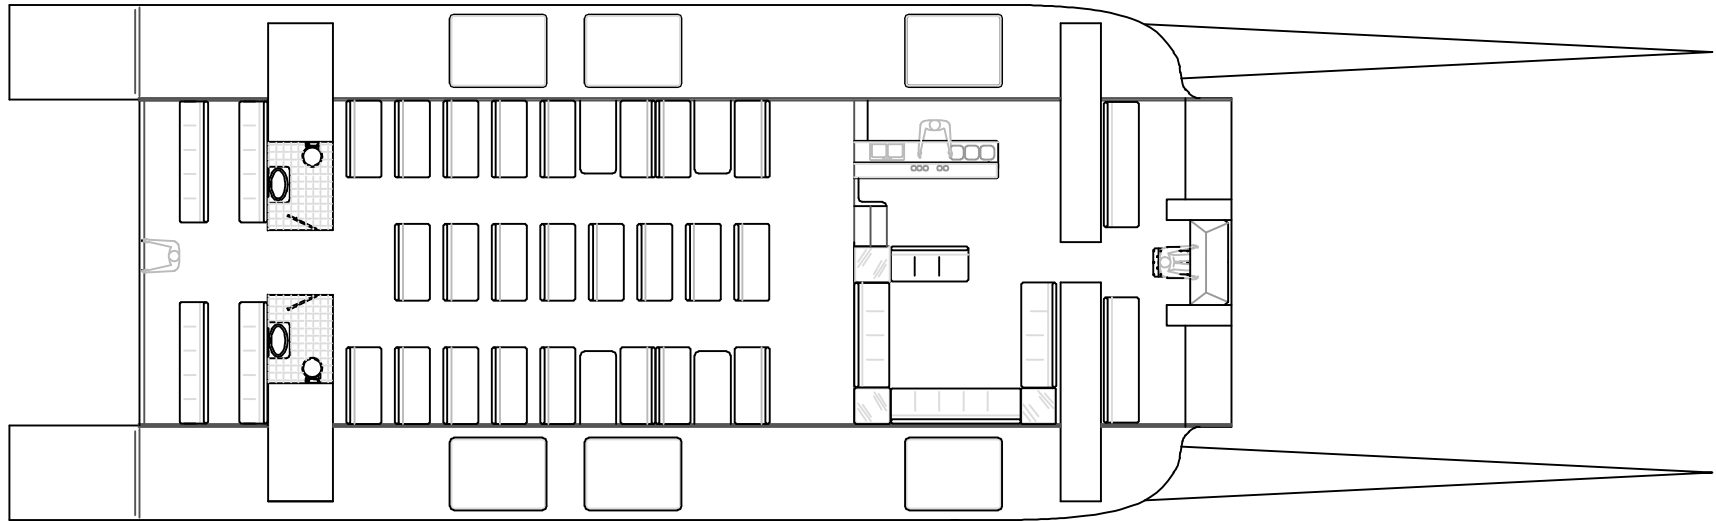

Scale: No Scale

GC104WP
GOLD COAST YACHTS