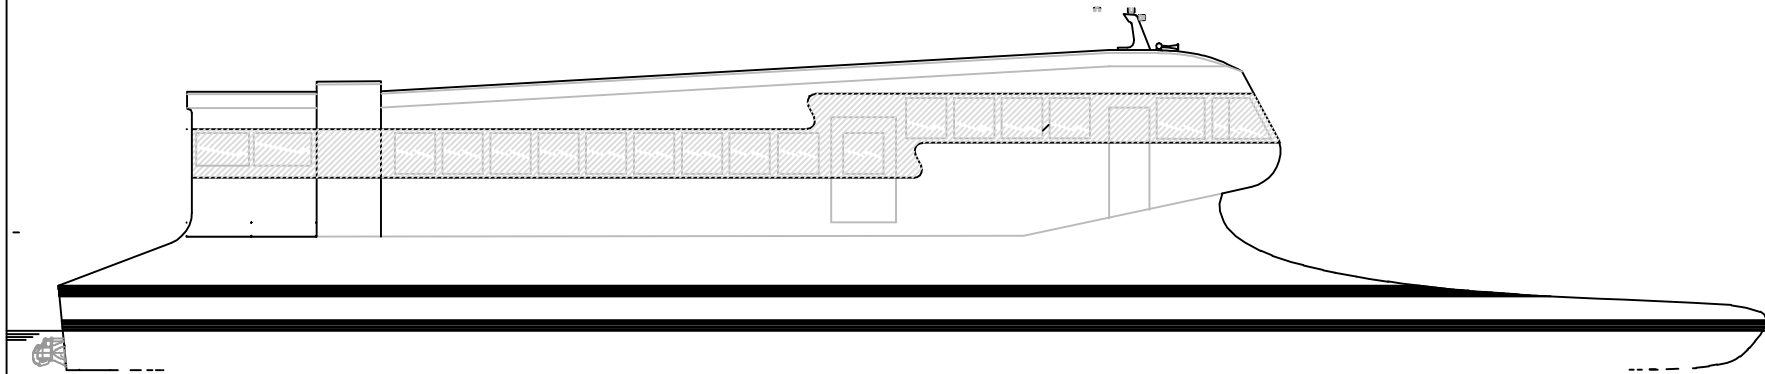

Scale: No Scale

GC104WP
GOLD COAST YACHTS