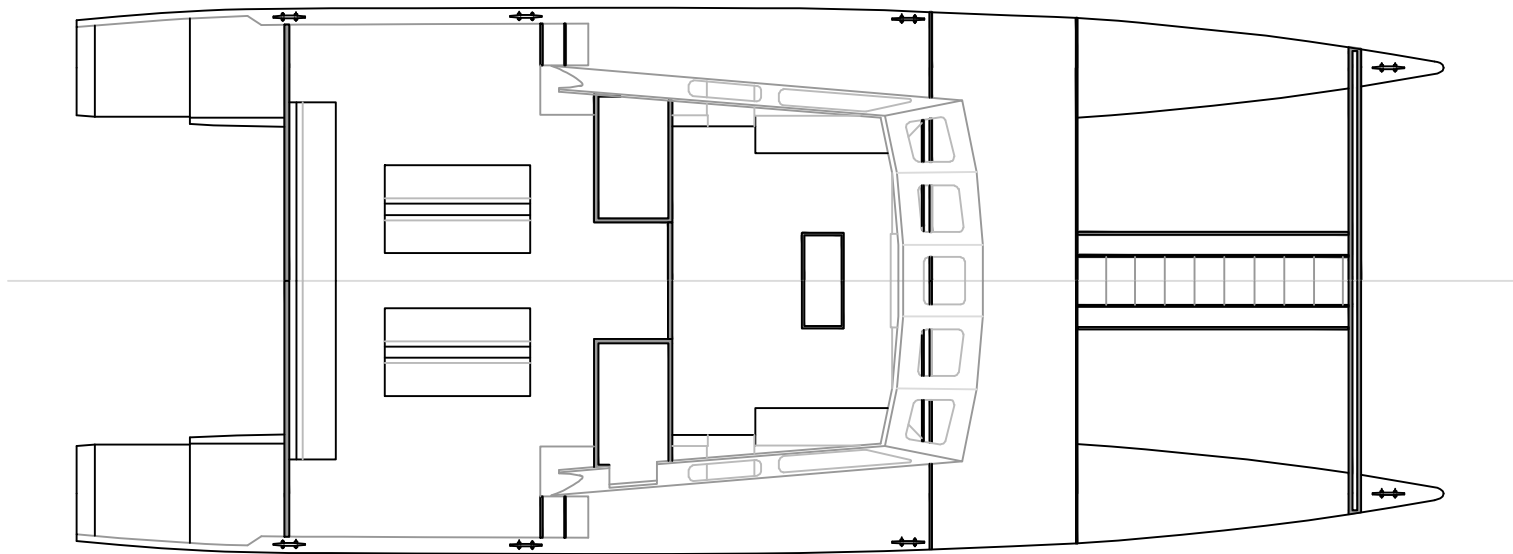

Scale: 1/8"=1'

Suncat 57
GOLD COAST YACHTS