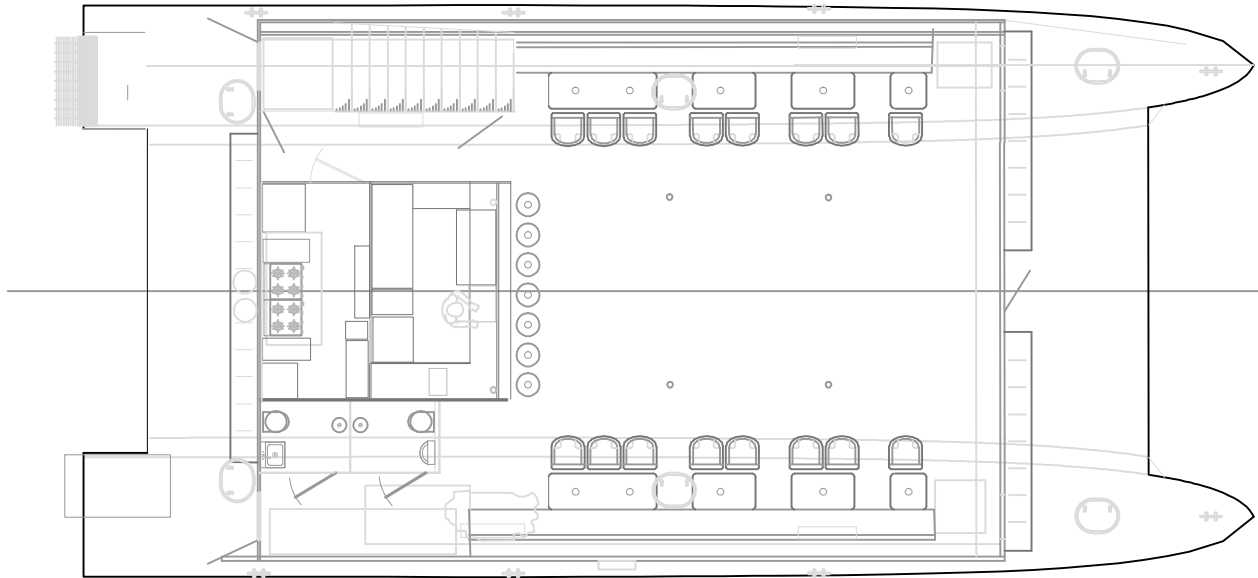

Scale: 1/8"=1'

ROOF

SECTION AFT

SECTION FWD

GC65P  
GOLD COAST YACHTS

Scale:  $\frac{1}{2}$ "=1'

GC65P  
GOLD COAST YACHTS