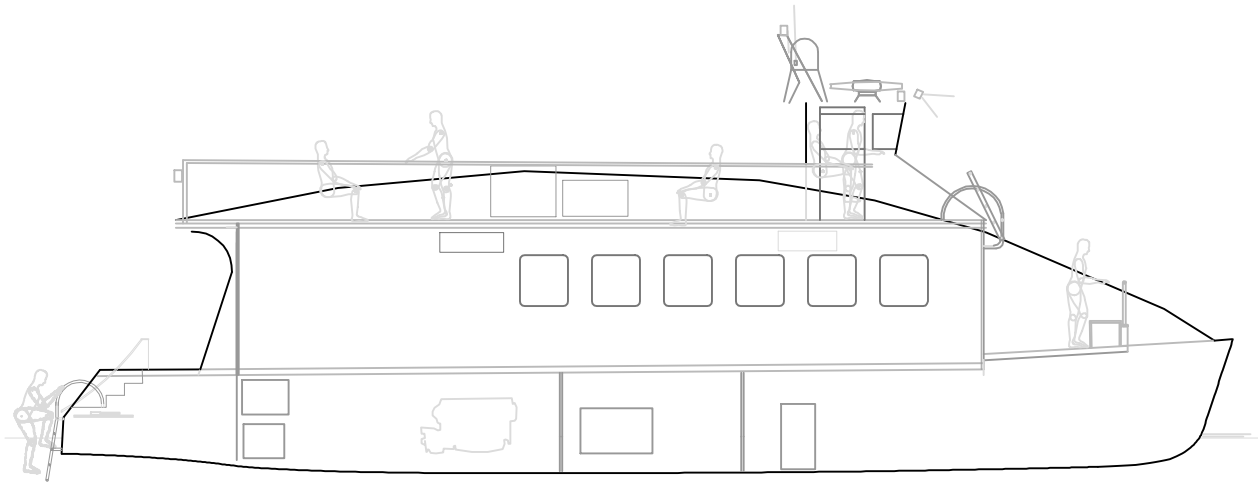

Scale: 1/8"=1'

ROOF

SECTION AFT

SECTION FWD

GC65P  
GOLD COAST YACHTS

Scale:  $\frac{1}{2}$ "=1'

GC65P  
GOLD COAST YACHTS