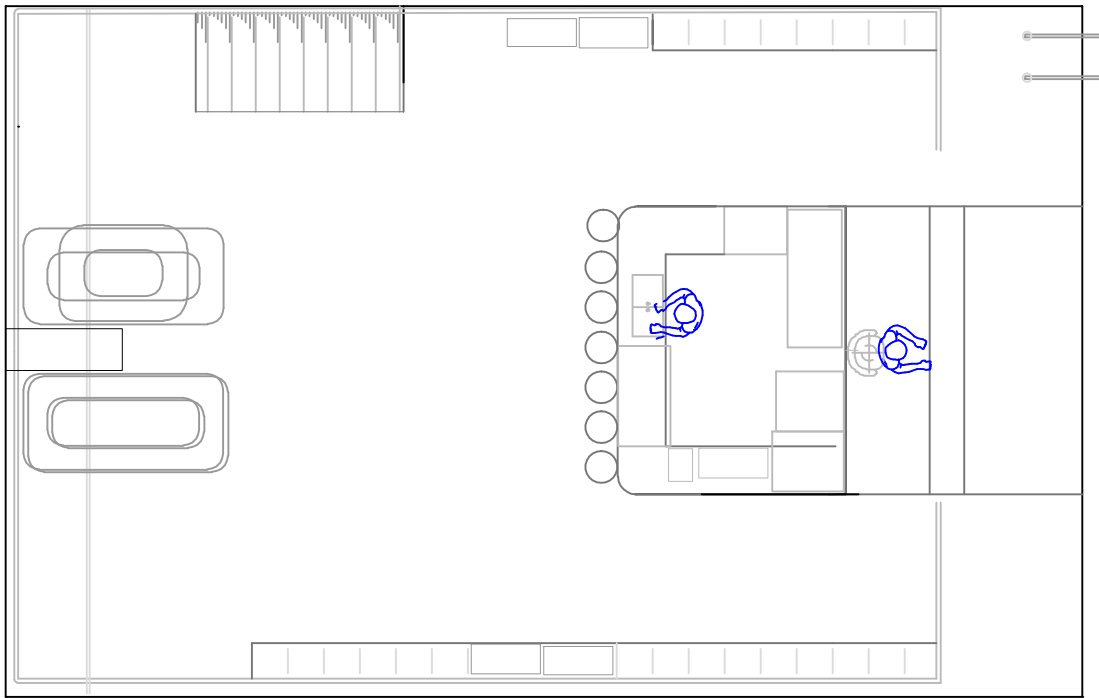

Scale: 1/8"=1'

ROOF

SECTION AFT

SECTION FWD

GC65P  
GOLD COAST YACHTS

Scale:  $\frac{1}{2}$ "=1'

GC65P  
GOLD COAST YACHTS