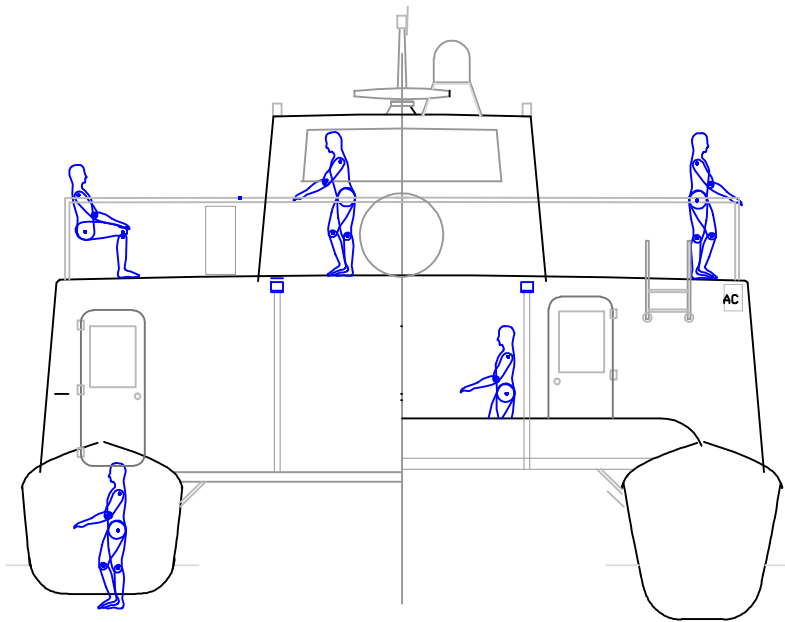

Scale: 1/8"=1'

ROOF

SECTION AFT

SECTION FWD

GC65P  
GOLD COAST YACHTS

Scale:  $\frac{1}{2}$ "=1'

GC65P  
GOLD COAST YACHTS