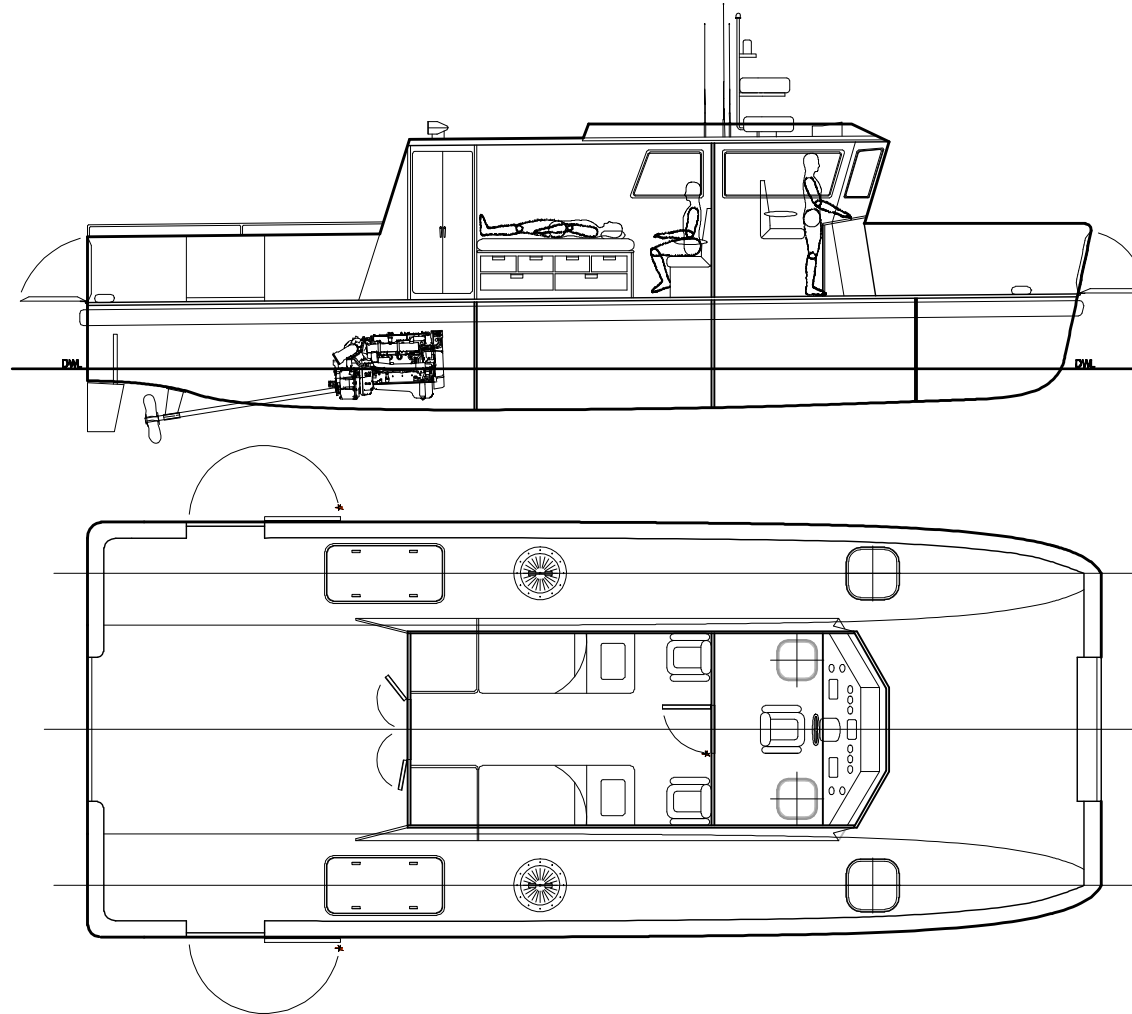

Scale: 3/16"=1'

Date: Oct 1, 2009

Dwg By: MLH

GC42' Ambulance  
GOLD COAST YACHTS

Scale: 1/8"=1'

Date: Oct 1, 2009

Dwg By: MLH

GC42' Ambulance  
GOLD COAST YACHTS