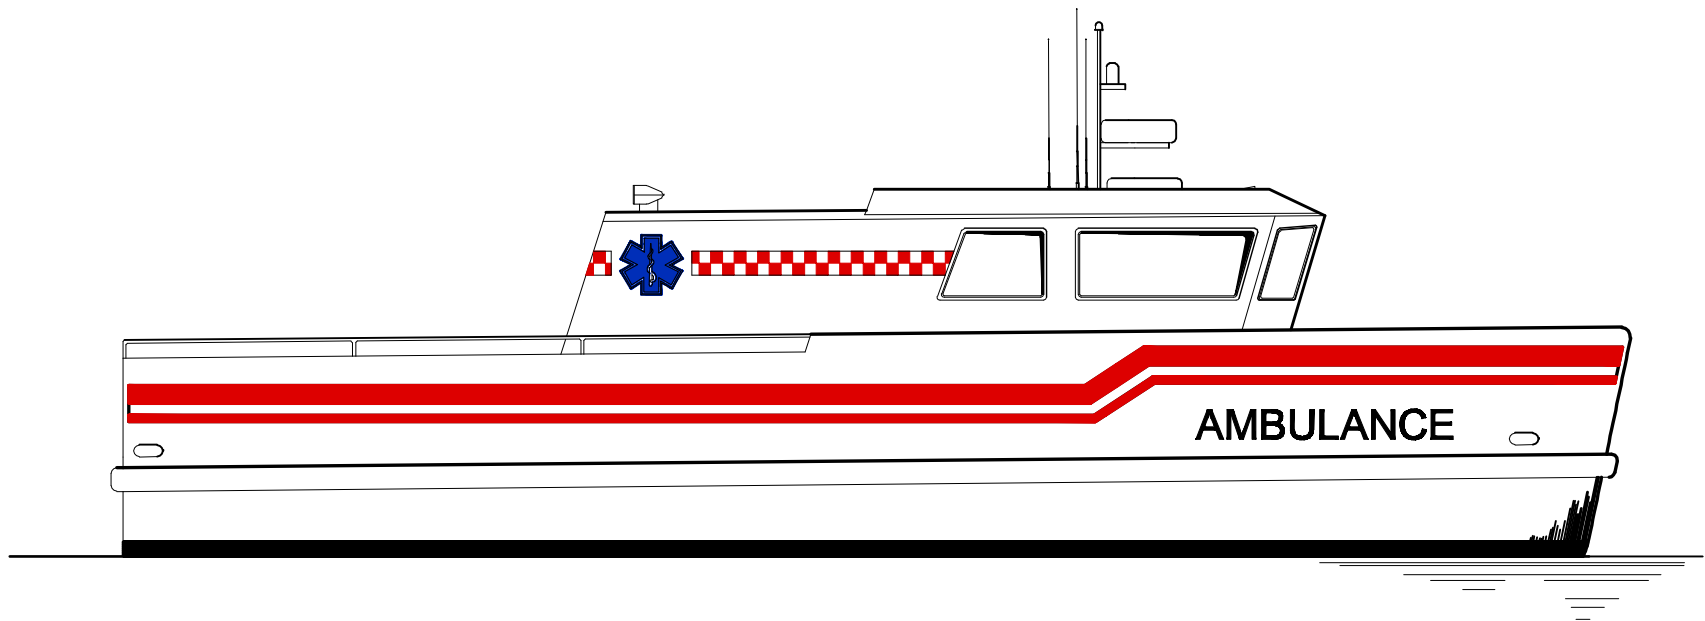

Scale: 3/16"=1'

Date: Oct 1, 2009

Dwg By: MLH

GC42' Ambulance  
GOLD COAST YACHTS

Scale: 1/8"=1'

Date: Oct 1, 2009

Dwg By: MLH

GC42' Ambulance  
GOLD COAST YACHTS