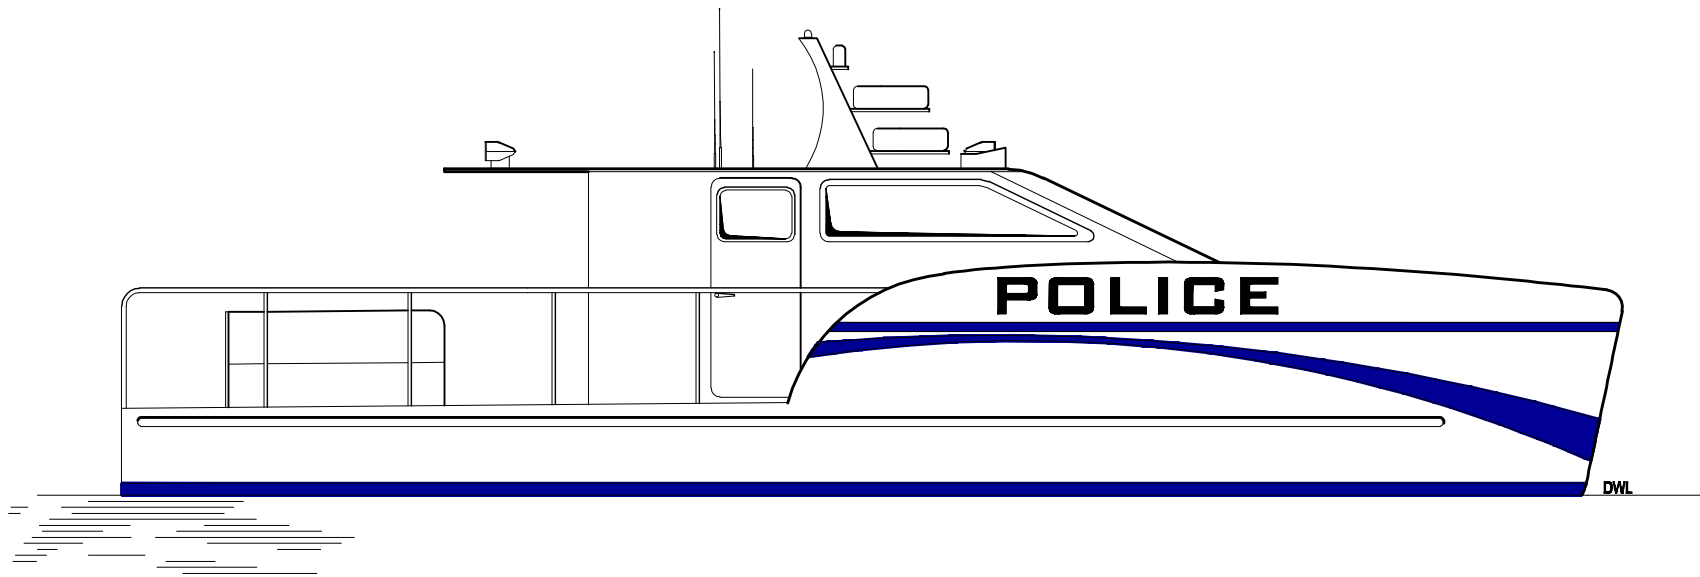

Scale: 3/16"=1'

Date: October 16, 2009

Dwg By: MLH

GC42' Police Vessel
GOLD COAST YACHTS

Scale: 1/8"=1'

Date: October 16, 2009

Dwg By: MLH

GC42' Police Vessel
GOLD COAST YACHTS