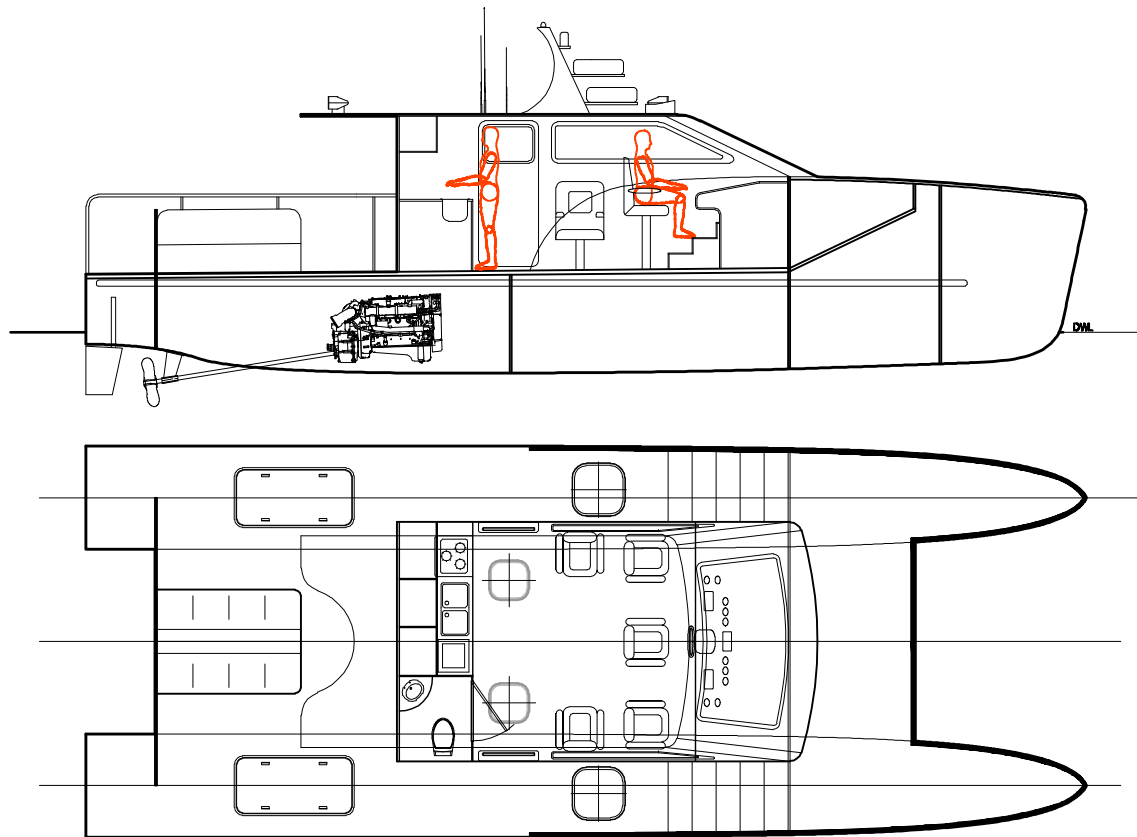

Scale: 3/16"=1'

Date: October 16, 2009

Dwg By: MLH

GC42' Police Vessel
GOLD COAST YACHTS

Scale: 1/8"=1'

Date: October 16, 2009

Dwg By: MLH

GC42' Police Vessel
GOLD COAST YACHTS