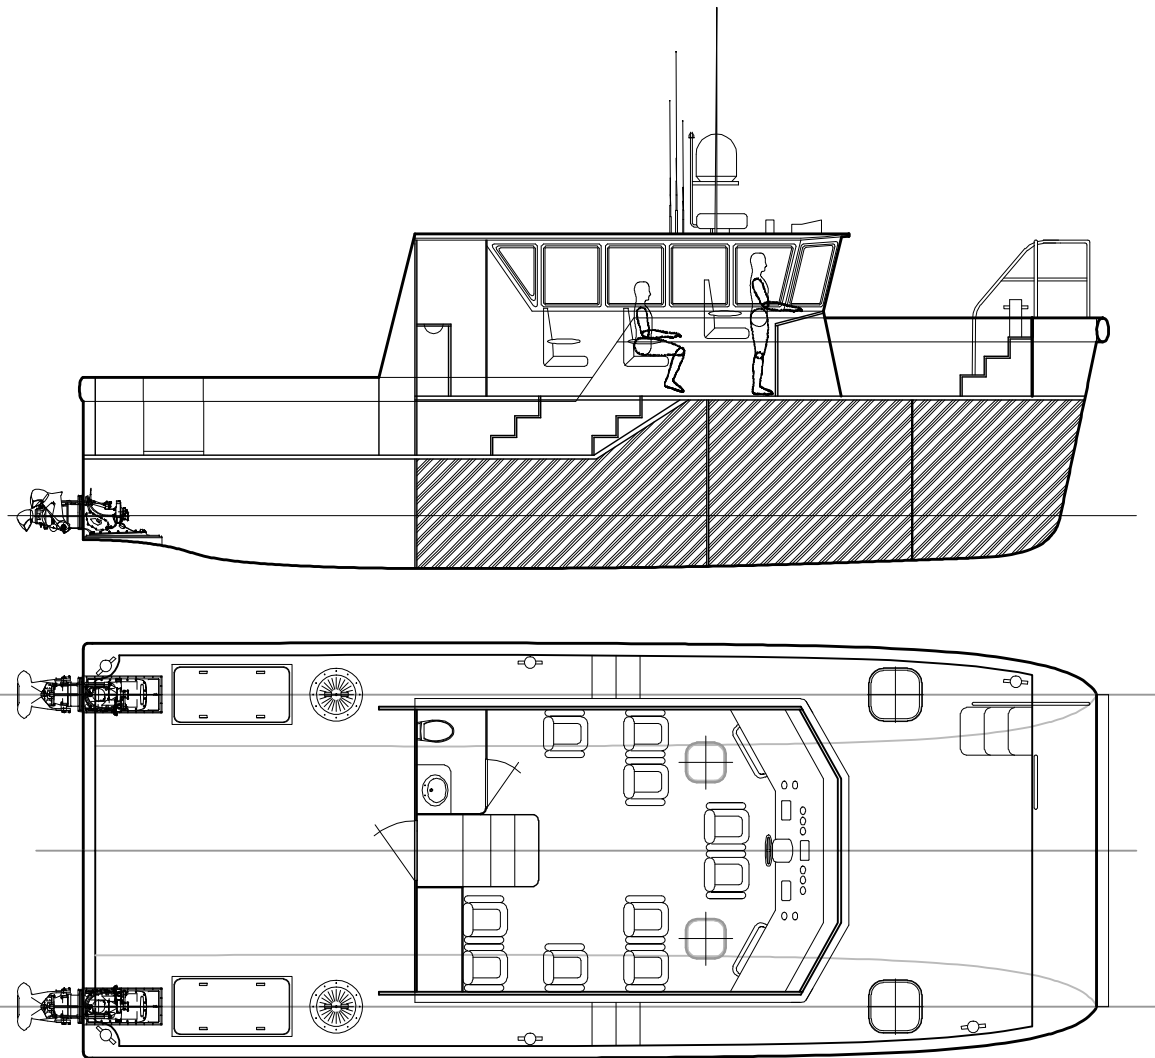

Scale: 3/16"=1'

Date: September 24, 2009

Dwg By: MLH

GC42' Support Vessel
GOLD COAST YACHTS

Scale: 1/8"=1'

Date: September 24, 2009

Dwg By: MLH

GC42' Support Vessel
GOLD COAST YACHTS