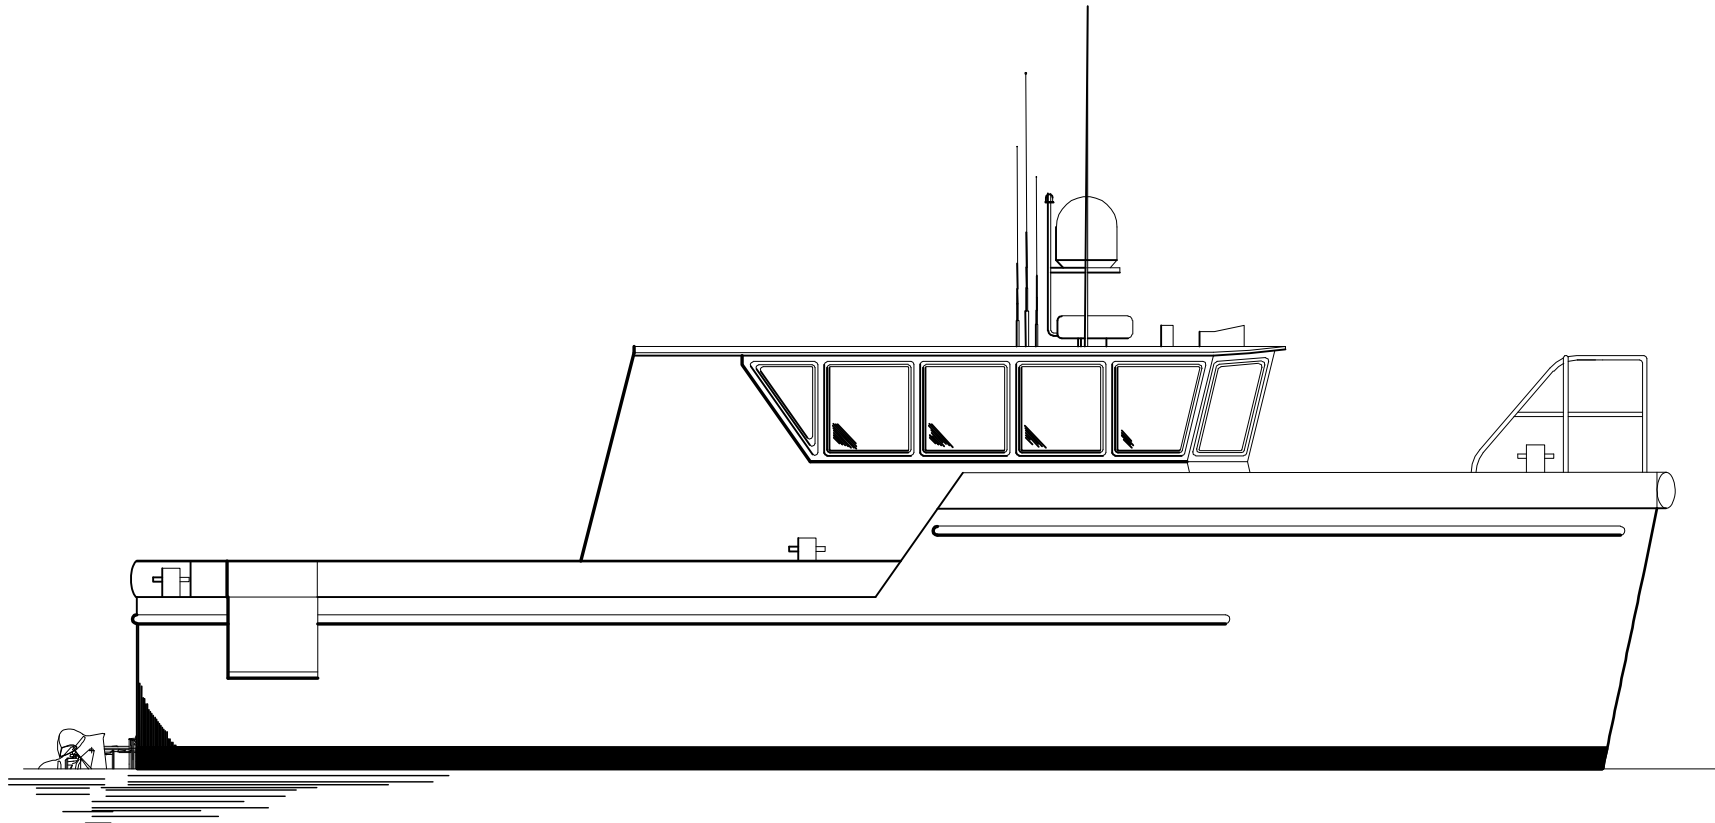

Scale: 3/16"=1'

Date: September 24, 2009

Dwg By: MLH

GC42' Support Vessel
GOLD COAST YACHTS

Scale: 1/8"=1'

Date: September 24, 2009

Dwg By: MLH

GC42' Support Vessel
GOLD COAST YACHTS