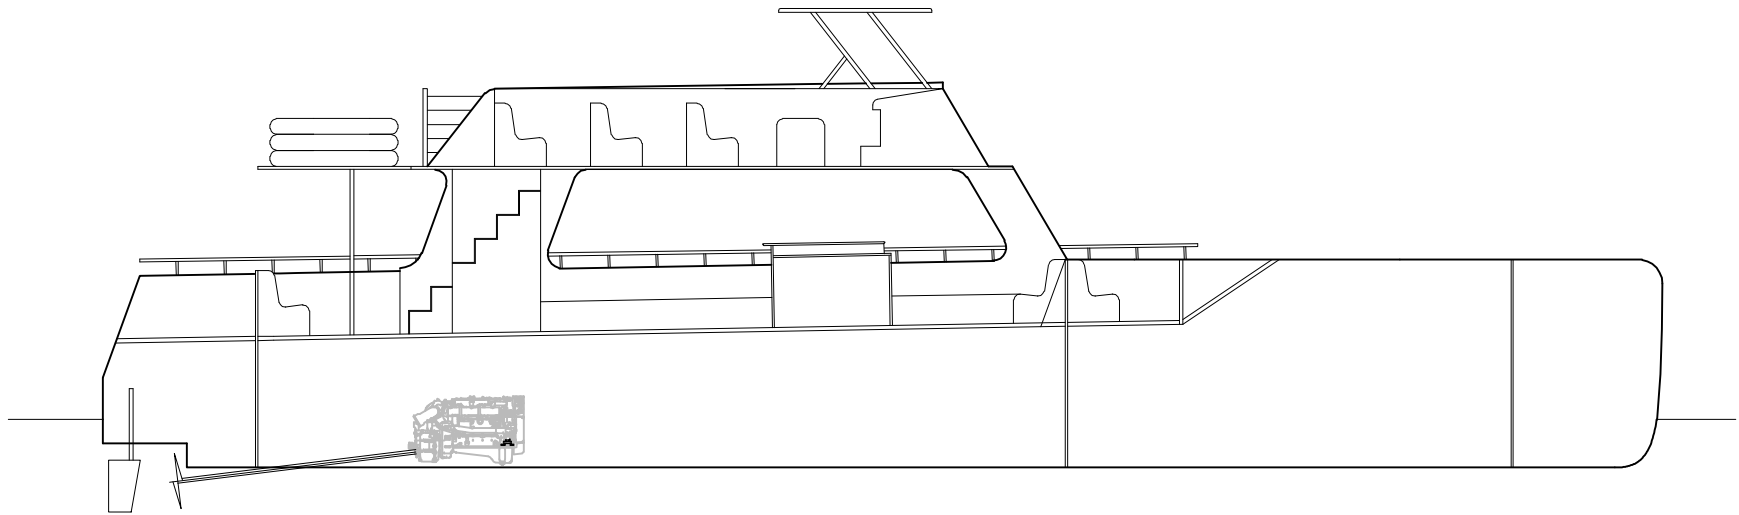

Scale: 1/8"=1'

Dwg by: MH

Suncat 65 Snorkel
GOLD COAST YACHTS

Scale: 1/8"=1'

Dwg by: MH

Suncat 65 Snorkel
GOLD COAST YACHTS