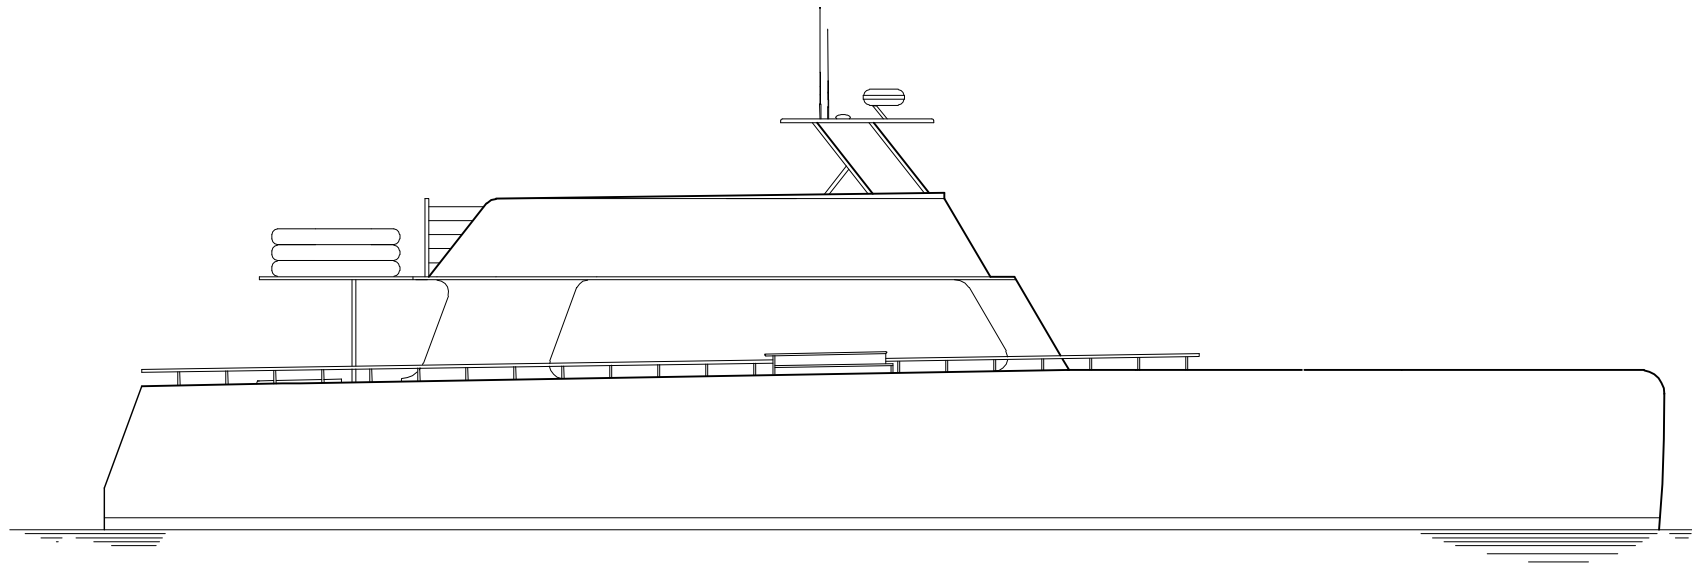

Scale: 1/8"=1'

Dwg by: MH

Suncat 65 Snorkel
GOLD COAST YACHTS

Scale: 1/8"=1'

Dwg by: MH

Suncat 65 Snorkel
GOLD COAST YACHTS