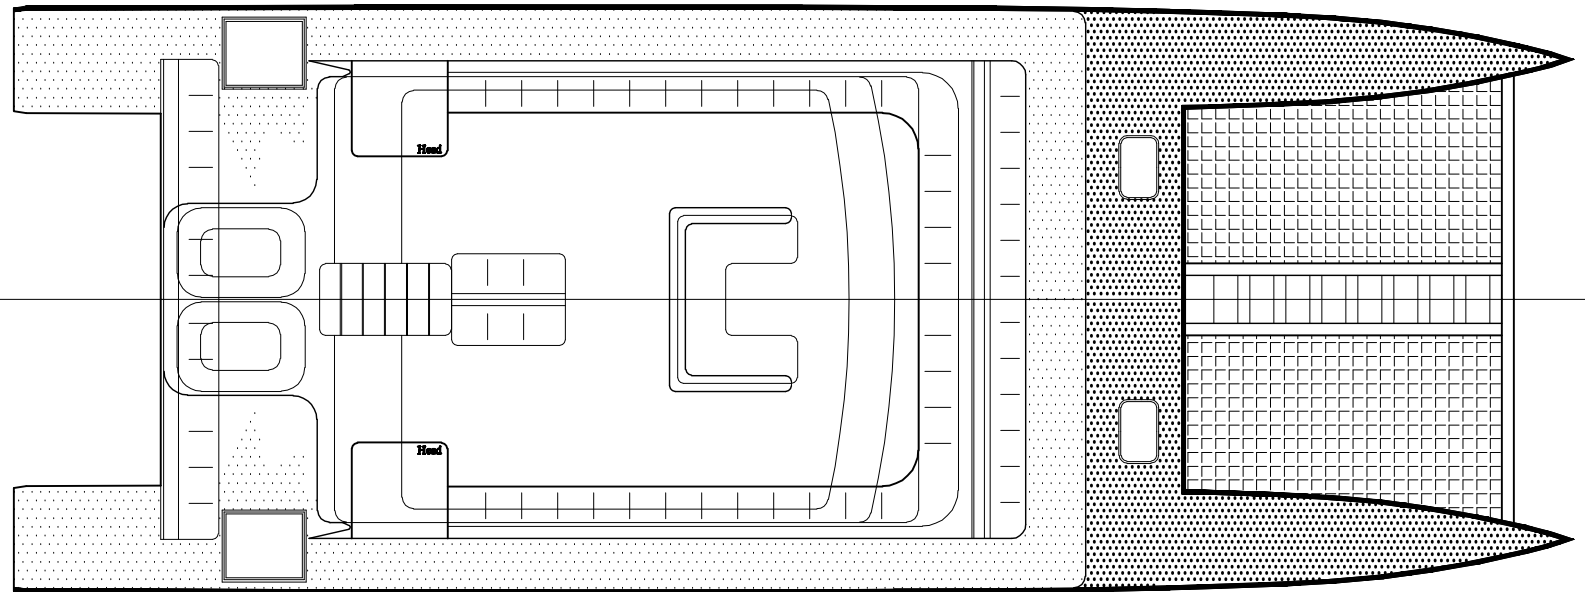

Scale: 1/8"=1'

Dwg by: MH

Suncat 65 Snorkel
GOLD COAST YACHTS

Scale: 1/8"=1'

Dwg by: MH

Suncat 65 Snorkel
GOLD COAST YACHTS