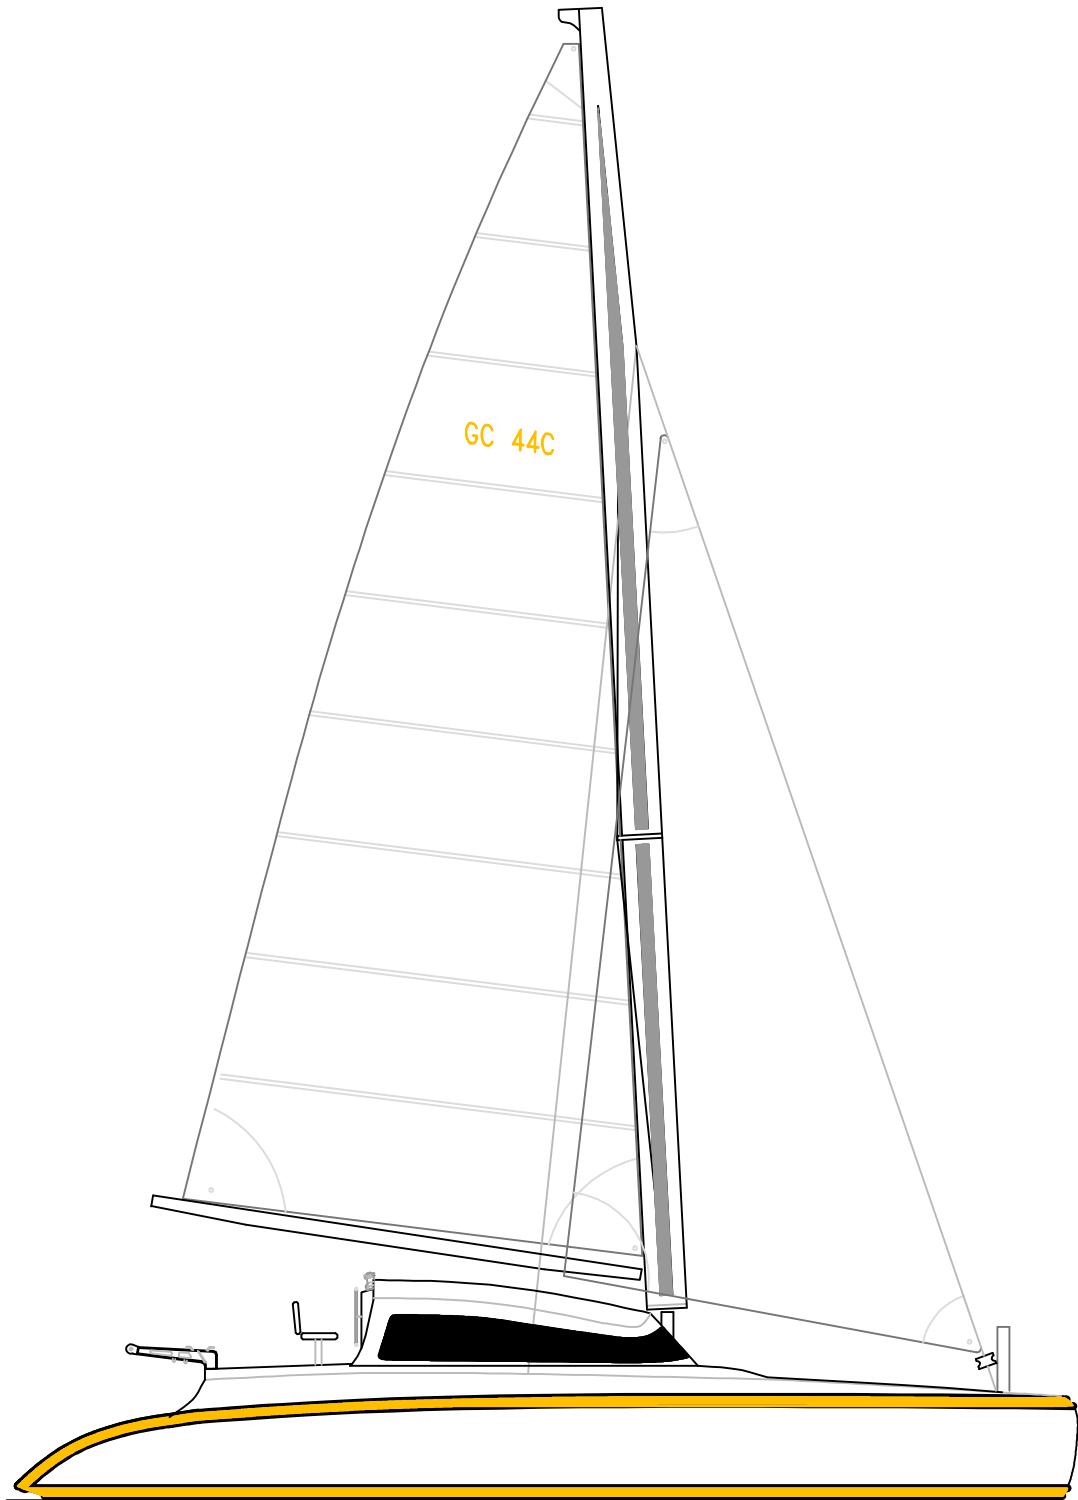

Scale: 1/8"=1'

GC44C
GOLD COAST YACHTS

Scale: 1/8"=1'

GC44C
GOLD COAST YACHTS