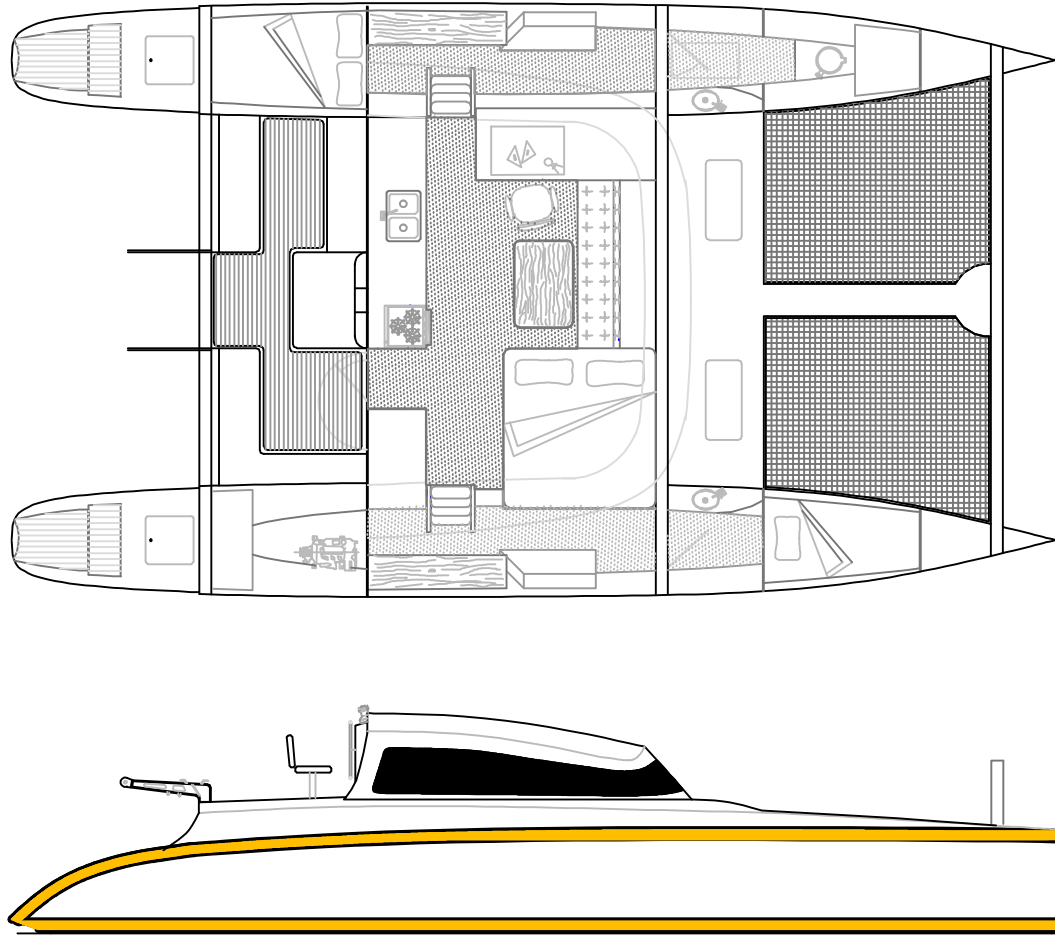

Scale: 1/8"=1'

GC44C
GOLD COAST YACHTS

Scale: 1/8"=1'

GC44C
GOLD COAST YACHTS